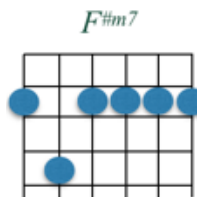

*A walk is A, B, C#*

Key ~ D

Tempo ~ 119bpm

Time ~ 4/4

## BRIDGE 1

*C#m7/G#* *D<sup>sus2</sup>*  
 Hey Steve, let's head to the mountains.

*C#m7/G#* *D<sup>sus2</sup>*  
 Hey Steve, the game's on.

*D*  
 Sorry I can't make it;  
*F#m7*

The music room is callin'.  
*G*

Sorry I can't make it;  
*A7* *A (hits)* *D*  
 Tonight, she'll be a long one.