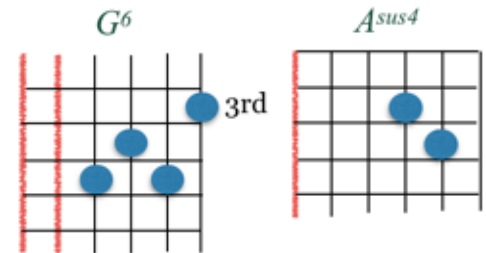

E^m C E^m C

It grabs a best friend and departs,

E^m A^{sus4} C E^m

The liar's malevolence roams,

E^m C

You and I brother,

E^m C

Were designed for life.

E^m

People of light. Death,

C A^{sus4} E^m C E^m C

Never a part of the plan.

You can see in to hell when plucking a reddened string.

as you go Gospel, Psalms & Revelation

Mesa Way Tunes © 2008 ASCAP ~ All Rights Reserved